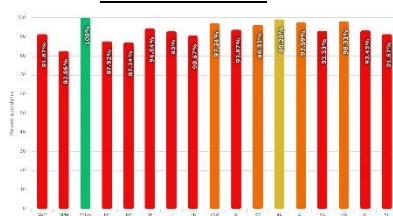

WEDNESDAY

Traditional Roast Chicken
Vegetarian Meatballs with Pasta in Tomato Sauce
Fish Goujons
Roast & Boiled Potatoes, Broccoli & Mixed Veg
Jacket Potato Or Sandwich Served with a Variety of Fillings
Apple Shortbread & Custard
Salad Selection, Fresh Bread, Fresh Fruit, Yoghurt, Cheese & Biscuits, Fruit Jelly

THURSDAY

Mediterranean Chicken Wrap
Cheese & Potato Pie
Fish Bites
Potato Wedges, Baked Beans, Sweetcorn & Coleslaw
Jacket Potato Or Sandwich Served with a Variety of Fillings
Pineapple Upside Down Cake & Custard
Salad Selection, Fresh Bread, Fresh Fruit, Yoghurt, Cheese & Biscuits, Fruit Jelly

FRIDAY

Hot Dog In A Roll
Cheese & Tomato Pizza
Battered Fish
Chipped Potatoes, Baked Beans & Peas
Jacket Potato Or Sandwich Served with a Variety of Fillings
Strawberry Mousse
Salad Selection, Fresh Bread, Fresh Fruit, Yoghurt, Cheese & Biscuits, Fruit Jelly

UNBELIEVABLE PRICES!

School Council

BOOK & TOY SALE

Items start from 20p

From Monday 30th January

EVERY MON, TUES & WED

In the School Foyer

BREAKTIME & LUNCHTIME

All monies raised will help to buy new playground equipment

School Attendance

Thank You!

I've heard that some parents have volunteered to come in and read a story in class over the next few weeks, this is wonderful. Thank you so much, the children will love it. Thanks also for your support with our 'census day' hot meals numbers last week. We achieved around 90% of the school staying hot dinners, which really helps secure additional funding for school (as odd as that may seem!)

Have a great weekend.
Mr Rawlings